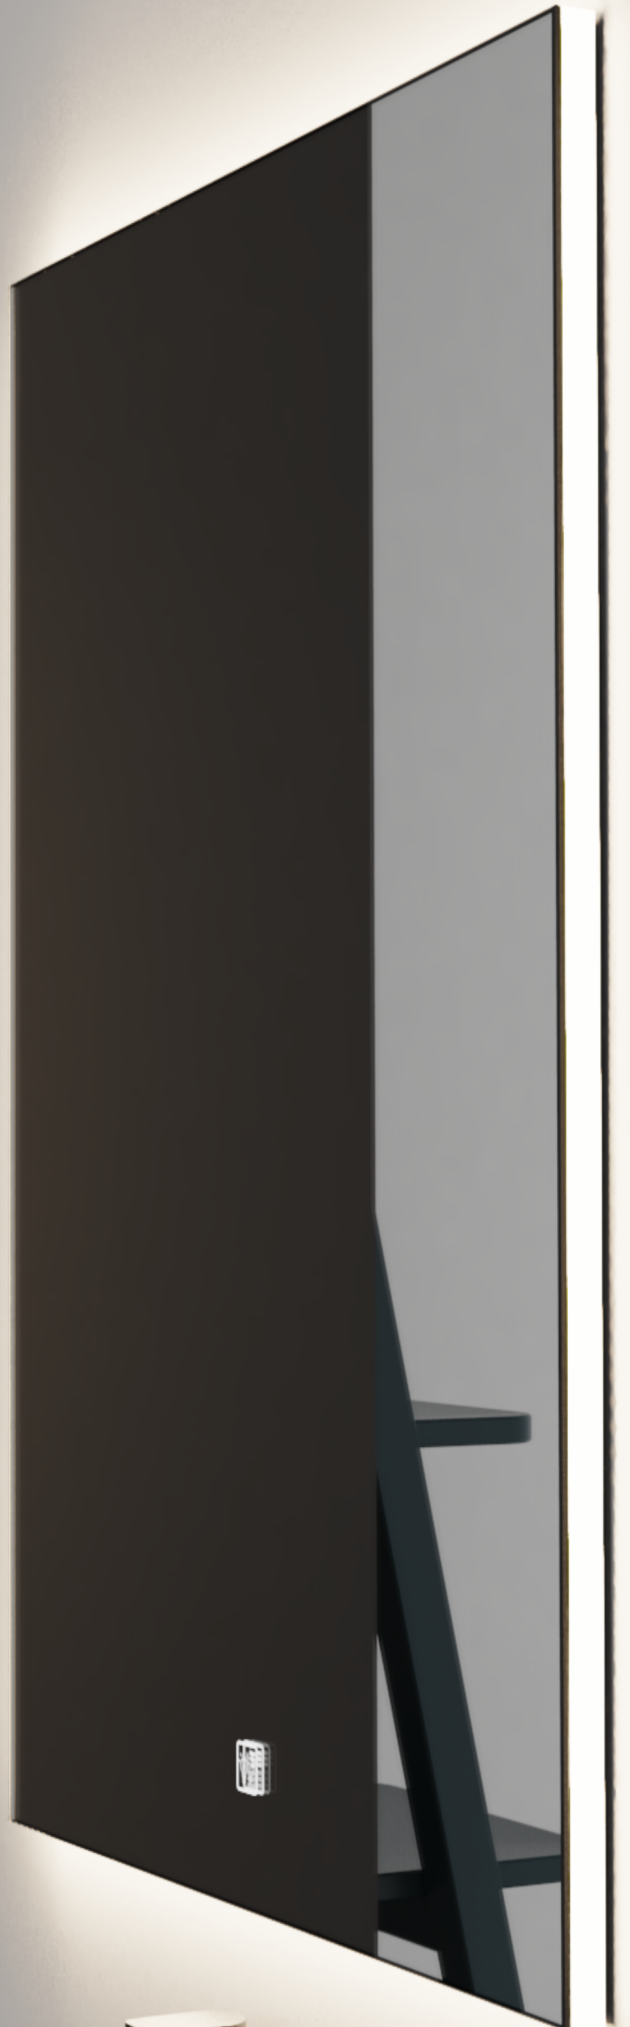

Features

Built-in Defogger

Prevents condensation or fog formation on the glass

Memory Function

Regulates the brightness of the light by remembering the preferred settings

ON/OFF Touch Sensor

Easily accessible sensors to enable quicker light functions

Safe Edges

Beveled and flat-edged mirrors prevent cuts, tears, and snags

Wall Mounted

(Vertical & Horizontal Hanging)

Provides flexibility in usage depending on the space available

Color Temperature Options

Gives options to choose from a range of warm to cooler lights

Solid Copper Wire

Ensures durability with higher flame-retardant capacity and low fray design

Copper-free Silver Mirror

Makes it shatter-resistant and helps prevent rusting and discoloration

UL Listed

Ensures top-notch quality and safety in light fittings and wirings

Suitable for Wet Locations

IP 44-rated component protects from accidental water splash