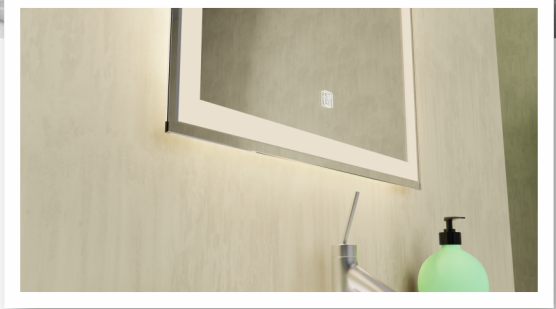

Styles

All of the styles of DECORS USA's LED Mirrors can be delivered in customized sizes.

Horizontal LED Mirrors

— Sizes Available

48" x 36"

60" x 36"

Vertical LED Mirrors

— Sizes Available

24" x 36"

24" x 48"

24" x 32"

Round LED Mirrors

— Sizes Available

28"

39"